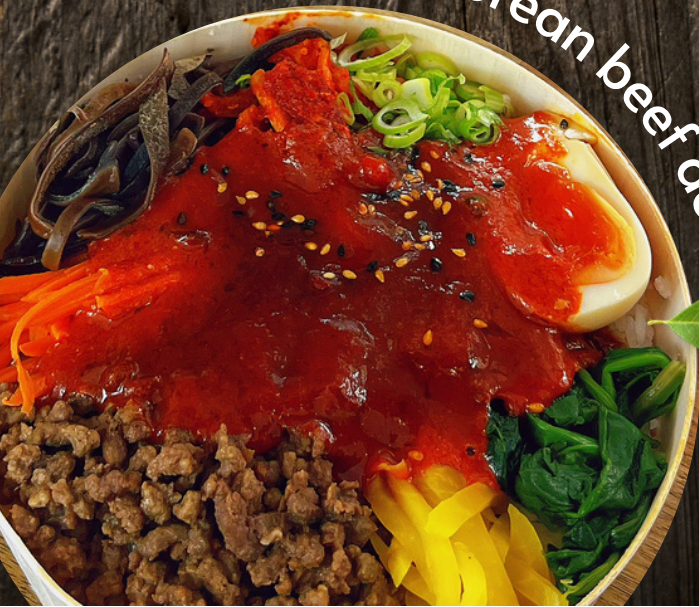

# Try our Japanese deluxe bentos

slow cooked duck soba noodle

\$26

Chicken sando

\$22

Teriyaki chicken don

\$20

Korean beef don