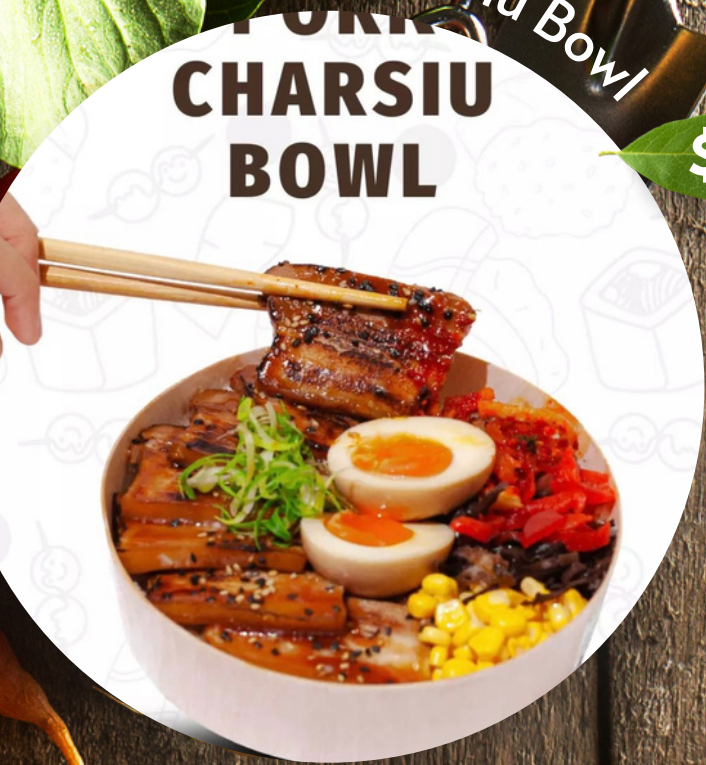

# Teeny Tiny Cafe

Choosing what to eat

Pork Char Siu Bowl

**CHARSIU BOWL**

**\$25**

Truffle Mushroom

**\$22**

Wagyu Brisket